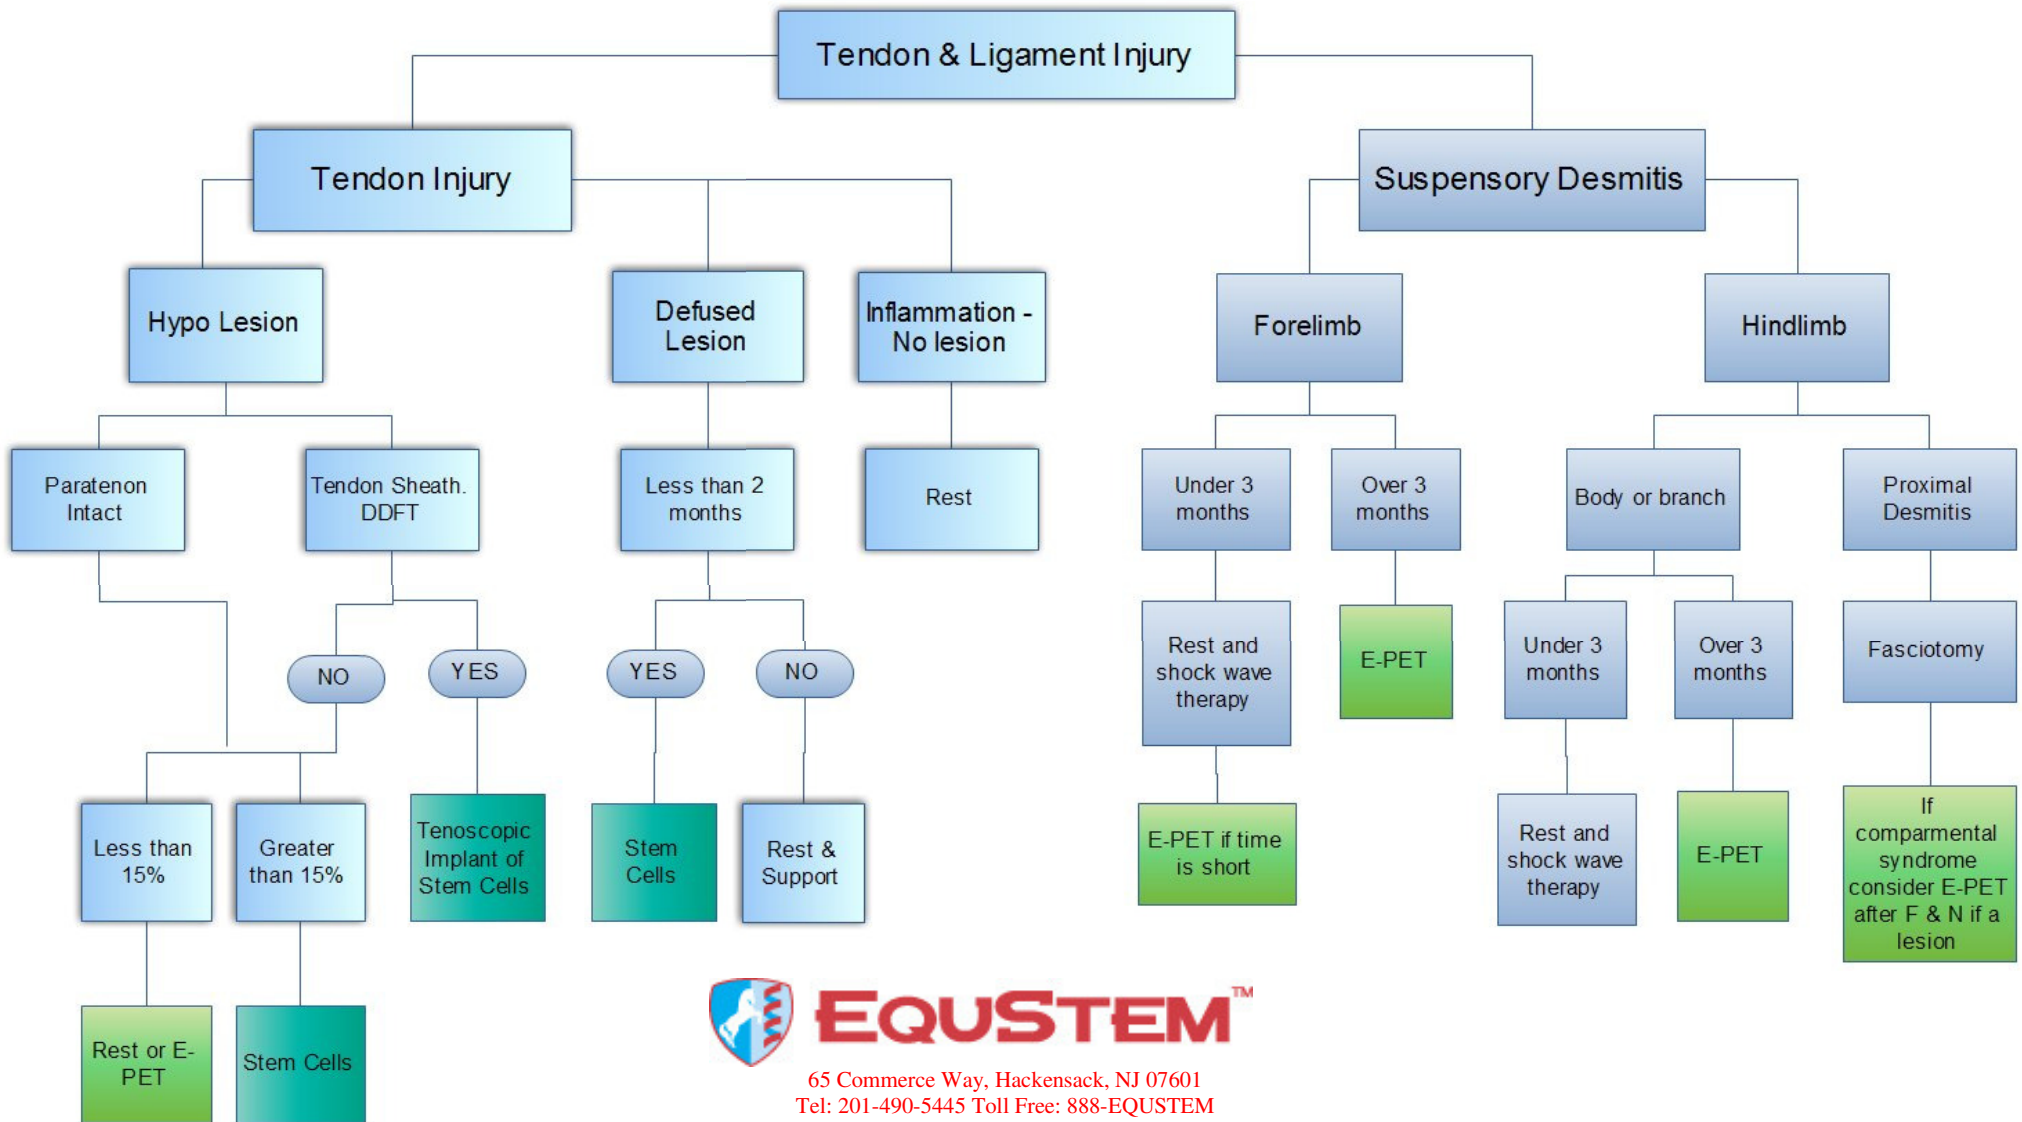

Tendon & Ligament Decision Tree

65 Commerce Way, Hackensack, NJ 07601
 Tel: 201-490-5445 Toll Free: 888-EQUESTEM
 Email: info@EquStem.com
 Website: www.EquStem.com